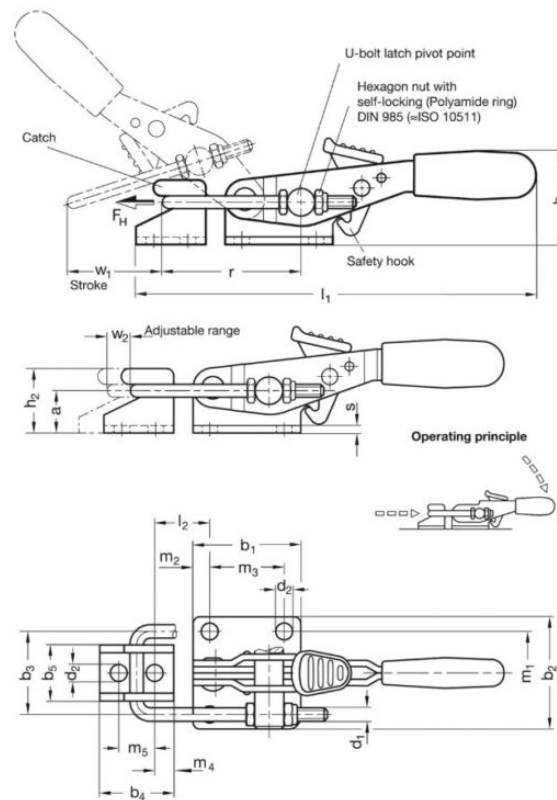

Data Sheet

Article number: 208513320TA4
 Description: E+G Klee latch clamp
 GN 851.3-320-T-A4, w/o.hook w.catch
 Note: w/o.hook w.catch

Measures

1 = -	$h_1 = 45$	$m_5 = 14.3$
$a = -$	$h_2 = 25$	Power = 3200
$b_1 = 40$	$l_1 = -$	$r = -$
$b_2 = 44$	$L_2 = -$	$s = 3$
$b_3 = -$	$m_1 = 32$	Size = 320
$b_4 = 28$	$m_2 = 10.5$	$w_1 = -$
$b_5 = 22$	$m_3 = 19$	$w_2 = -$
$d_2 = 6.5$	$m_4 = 7$	